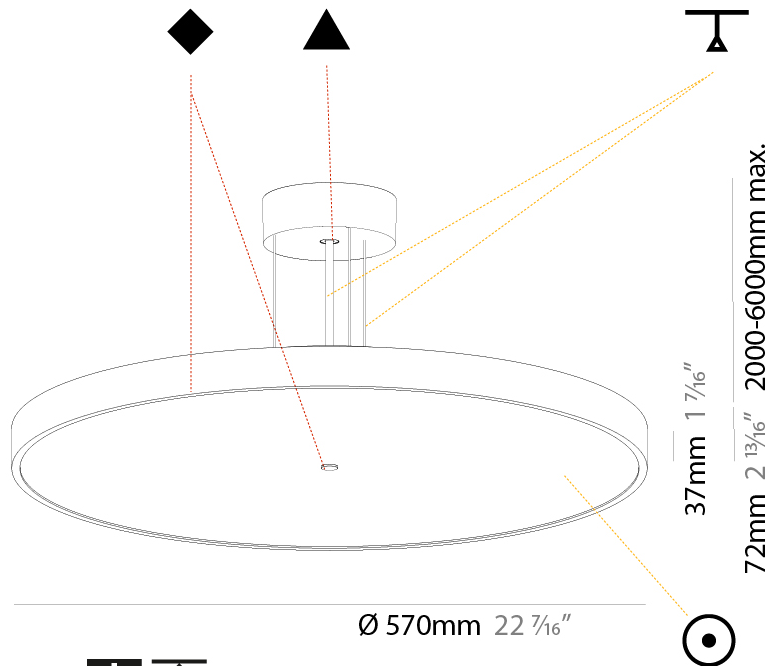

GENERAL

Series: Sign Diva
Subseries: Sign Diva
Brand: Prolicht
Division: Architectural
Mounting Type: Suspension
Mounting Location: Ceiling
Subcategory: Pendant

PHYSICAL

Shape: Round
Diameter (mm): 570
Diameter (in): 22 7/16
Height (mm): 72
Height (in): 2 13/16
Max. Overall Height (mm): 6072
Max. Overall Height (in): 239 1/16
Light Distribution: Direct
Weight (kg): 7.802
Weight (lbs): 17.2

Diffuser: PMMA - Opal / Micro-Prism / Sparkling Secret / Vintage Industrial with Shine Ring

Fixture Finish: SSR / BKV / CWI / CRY / HAB / UFT / ITA / RUA / FTG / MYG / LOD / PUS / FRO / FUP / KIA / POP / BLS / SPG / MEY / GOH / GUM / CHC / COM / ABZ / JAG / OBR / MOS / ROR

Fixture Material: Extruded Aluminum / Steel

Cable Details: 2000mm or 6000mm Transparent Cable

ELECTRICAL

Lamp Type: LED (Zhaga Standard)
Input Wattage (W): 58.3
Total Output Wattage (W): 53
Dimming: Tri-Mode (Non-Dimming and Phase Dimming (120Vac only) and 0-10V Dimming)
Driver Included: Yes
Driver Location: Integrated
Driver Type: Constant Current - Universal
Driver Class: Class 2
Input Voltage (V): 120 - 277
Constant Current (MA): 350

LED

Color Temperature (°K): 2700 / 3000 / 3500 / 4000
Max. Delivered Lumen (lm): 5060 / 6120 / 6233 / 6360
CRI: >90 CRI
Lamp Life (hrs): 50000

OPTICAL

RATINGS AND CERTIFICATIONS

Certified By: Certified for North American Standards
IP rating: IP20