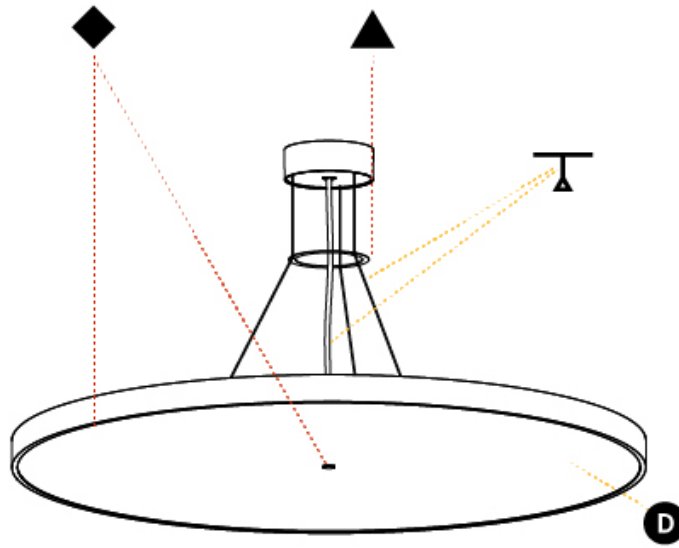

SIGN DIVA SUSPENSION

A300006-

PROJECT	_____
TYPE	_____
SPECIFIER	_____
QUANTITY	_____
DATE	_____