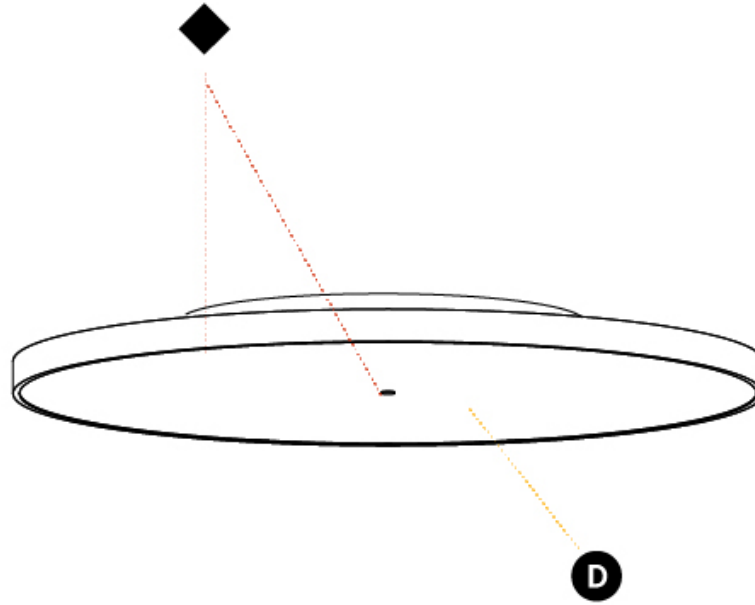

SIGN DIVA SURFACE

A3D093-

PROJECT

TYPE

SPECIFIER

QUANTITY

DATE