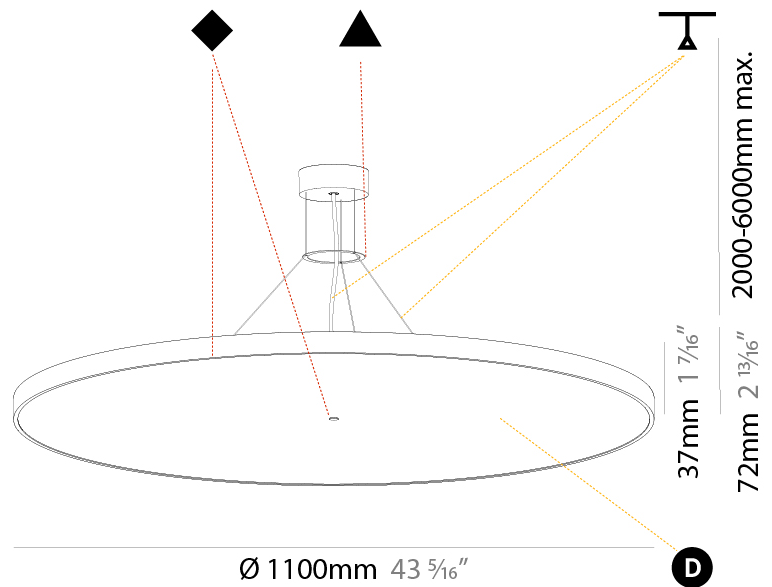

GENERAL

Series: Sign Diva
Subseries: Sign Diva
Brand: Prolicht
Division: Architectural
Mounting Type: Suspension
Mounting Location: Ceiling
Subcategory: Pendant

PHYSICAL

Shape: Round
Diameter (mm): 1100
Diameter (in): 43 ⁵/₁₆
Height (mm): 86
Height (in): 3 ³/₈
Light Distribution: Direct
Weight (kg): 19.475
Weight (lbs): 42.94
Diffuser: PMMA - Opal / Micro-Prism / Sparkling Secret / Vintage Industrial
Fixture Finish: SSR / BKV / CWI / CRY / HAB / UFT / ITA / RUA / FTG / MYG / LOD / PUS / FRO / FUP / KIA / POP / BLS / SPG / MEY / GOH / GUM / CHC / COM / ABZ / JAG / OBR / MOS / ROR
Fixture Material: Extruded Aluminum / Steel
Cable Details: 2,000mm/78 3/4" or 6,000mm/236 1/4" Transparent Cable

ELECTRICAL

Lamp Type: LED (Zhaga Standard)
Input Wattage (W): 169.4
Total Output Wattage (W): 134
Dimming: Tri-Mode (Non-Dimming and Phase Dimming (120Vac only) and 0-10V Dimming)
Driver Included: Yes
Driver Location: Integrated
Driver Type: Constant Current - Universal
Driver Class: Class 2
Input Voltage (V): 120 - 277
Constant Current (MA): 600

LED

Color Temperature (*K): 2700 / 3000 / 3500 / 4000
Max. Delivered Lumen (lm): 16140 / 19520 / 19933 / 20340
CRI: >90 CRI
Lamp Life (hrs): 50000

OPTICAL

RATINGS AND CERTIFICATIONS

Certified By: Certified for North American Standards
IP rating: IP20